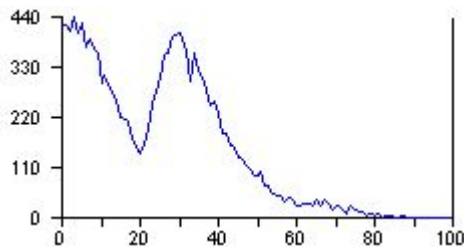

Demographics Report

Texas --El Paso County --Census Tract 103.13 (USA Census 2000)

Population	15,150	Housing units	4,807
Households	4,262	Average Household Income	$36,720
Families	3,799	Average Family Income	$36,044
Average age	25.3	Average number of rooms	5.2
Persons Per Household	3.55	House Median Year Built	1997
Persons Per Family	3.77	Average Rent	$571
Percent Children	40.30%	Average Home Value	$70,300
Per Capita Income	$11,176	Average Real Estate Taxes	$1,618

Age Distribution